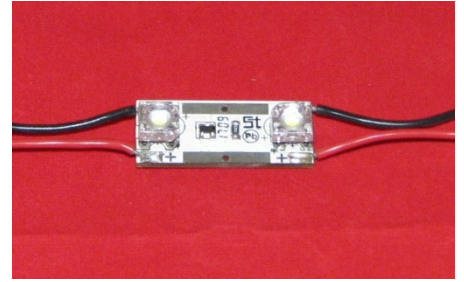

## Description

'Chain led 12V' is a led chain that specifically designed for backlight lighting in signage and cove lighting. It can curve around corners with ease. 'Chain LED 12V' has a high module to module consistency for uniform spot free illumination. Let the LED module be closest to the power supply or farthest, the in-built IC based current control causes each LED to illuminate with the same brightness. Built in IC also provides surge protection to the LED's. These modules can also be encapsulated to give it waterproof construction.

## The STANESH edge

- Nichia Japan LED's
- Wide beam angle for uniform light output
- IC based current regulation allows wide operating voltage range
- Customer specified module spacing and length
- Termination with connector of customer choice

Chain LED 12V  
(Model No)

□□□□
3000K
4000K
5000K
6000K
>7000K
Blue
Cyan
Green
Amber
Red-Or
Red

Above models are also available in epoxy encapsulated IP65 construction with provision for screw mounting.