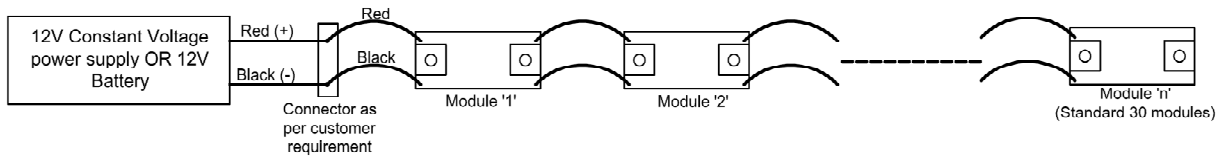

Connection Diagram