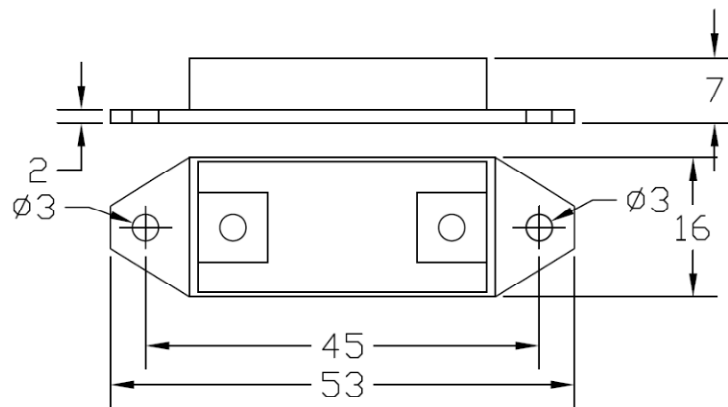

## Electrical Specifications

Symbol	Description	Typical	Unit
$V_{dcmin}$	Nominal DC Input operating voltage	10.0	V
$V_{dcnom}$	Nominal DC Input operating voltage	12.0	V
$V_{dcmax}$	Maximum DC Input o voltage	18.0	V
$I_{nom}$	DC Input current per module	30	mA
$P_{innom}$	Power	0.3	W
$t_a$	Ambient Temperature	40	°C
$t_c$	Rated maximum temperature	70	°C

**Connection Diagram****Mechanical Specifications**

(All dimensions are in mm)

Dimensions for bare PCB Chain

Dimensions for epoxy encapsulated chain